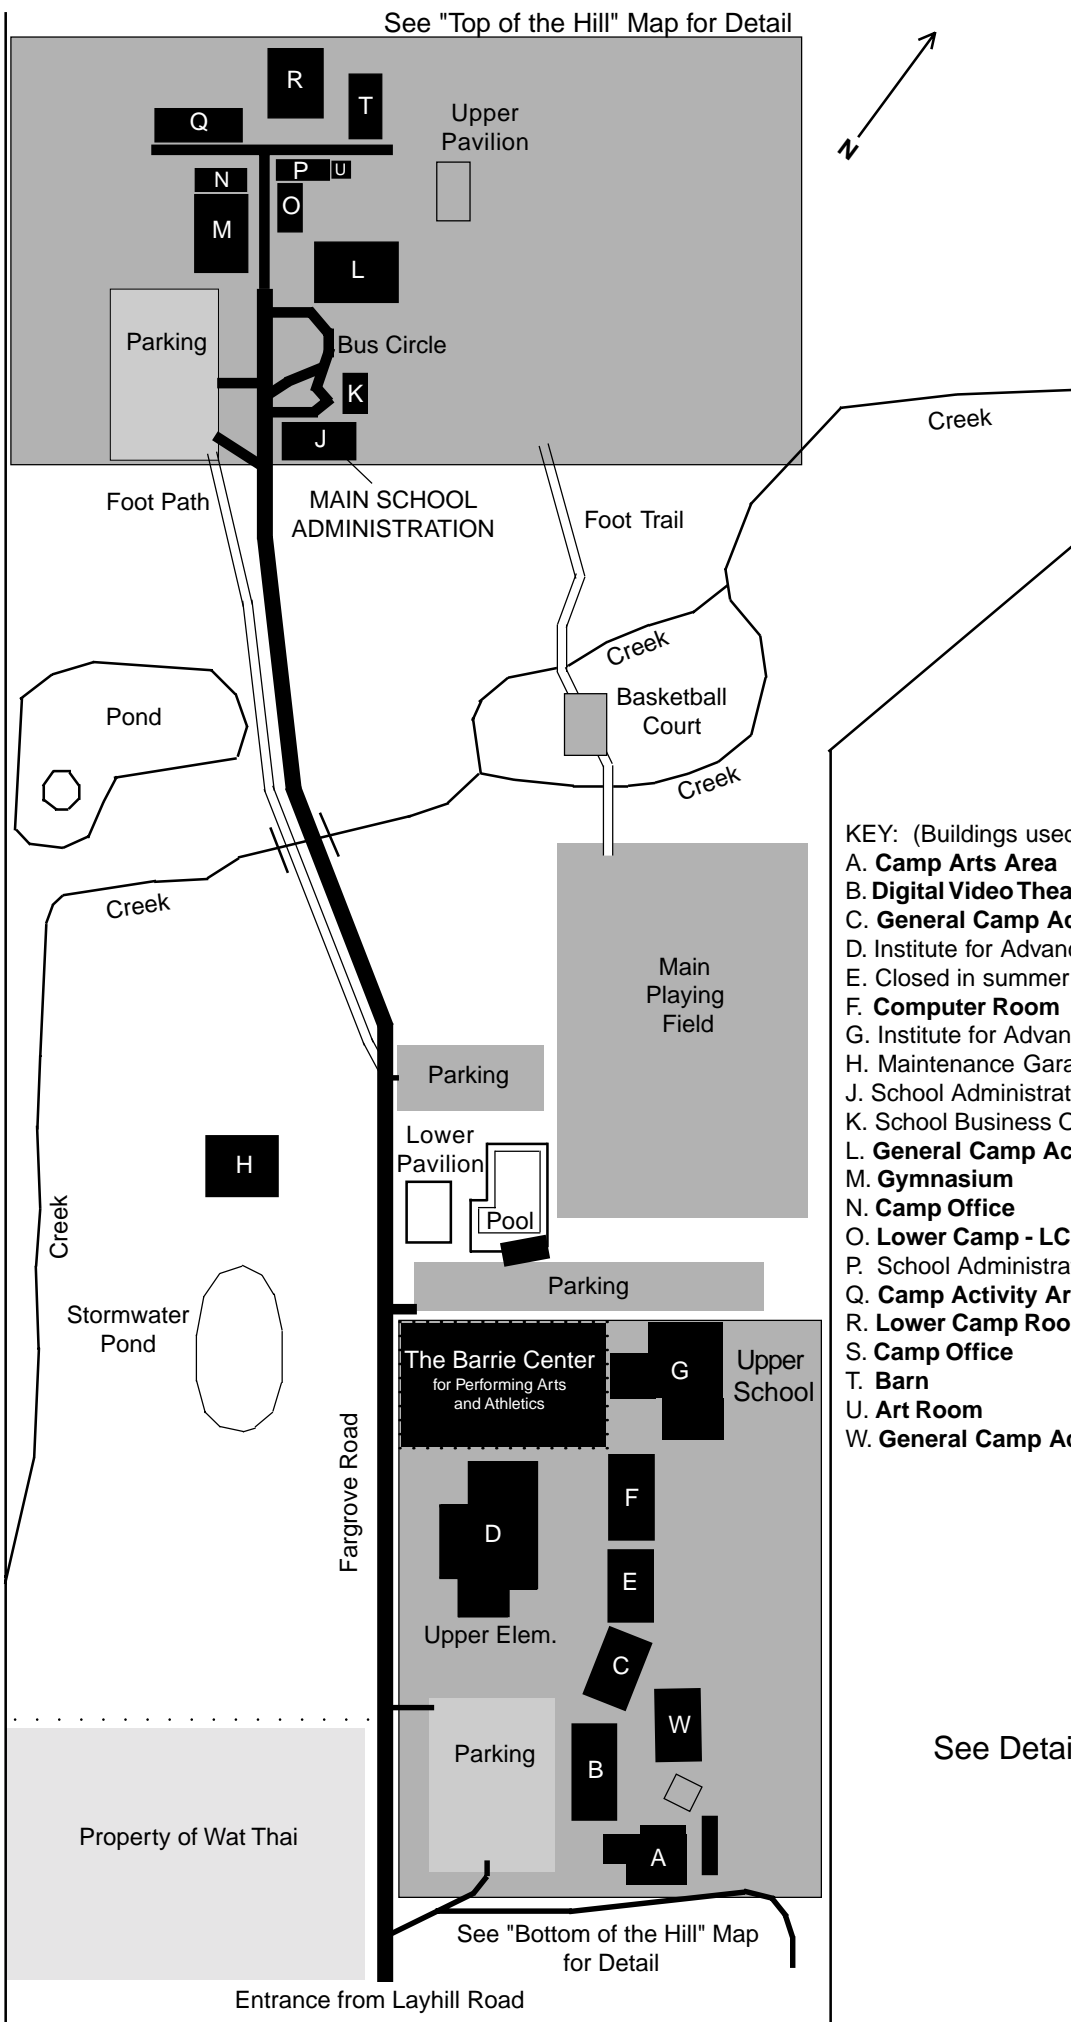

# BARRIE SCHOOL AND CAMP

- KEY: (Buildings used by Camp in Bold)
- A. **Camp Arts Area**
  - B. **Digital Video Theater**
  - C. **General Camp Activity Areas**
  - D. Institute for Advanced Montessori Studies
  - E. Closed in summer
  - F. **Computer Room - School Library**
  - G. Institute for Advanced Montessori Studies
  - H. Maintenance Garage
  - J. School Administrative Offices
  - K. School Business Office
  - L. **General Camp Activity Areas**
  - M. **Gymnasium**
  - N. **Camp Office**
  - O. **Lower Camp - LCN4**
  - P. School Administrative Offices
  - Q. **Camp Activity Areas**
  - R. **Lower Camp Rooms**
  - S. **Camp Office**
  - T. **Barn**
  - U. **Art Room**
  - W. **General Camp Activity Areas**

See Detail on Page 2 and 3

Entrance from Layhill Road

See "Bottom of the Hill" Map for Detail

See "Top of the Hill" Map for Detail

## Top of the Hill

PLAYGROUND

PASTURE

PLAYGROUND

LOWER CAMP A	LOWER CAMP B
	LOWER CAMP C

Barn and Stables

Riding Ring

RIDING

GYM  
SPORTS

LOWER CAMP LCN4	LCN4 PLAYGROUND
-----------------	-----------------

PLAYGROUND

LOST AND FOUND

KARATE	NATURE
KARATE	DJ / DANCE

AMPHITHEATER

DROP OFF AREA

PARKING LOT